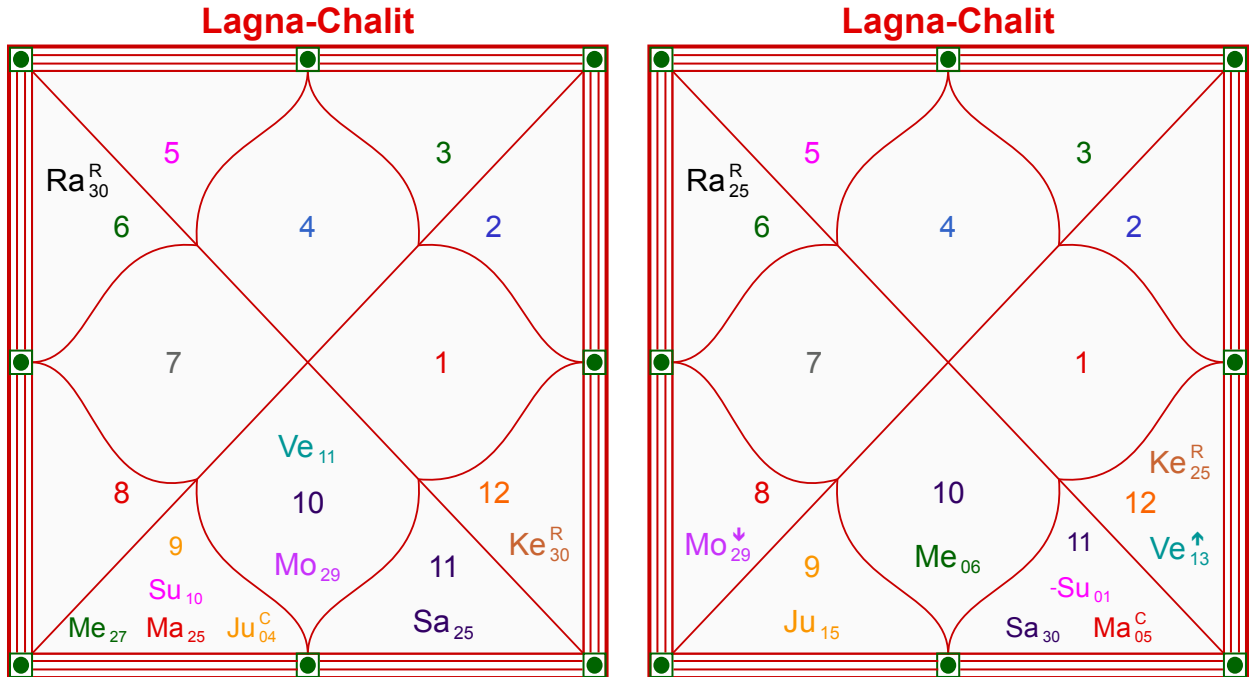

Planetary Degree and Vimsottari Dasa

Vimshottari		Degree	Sign	Pln	Sign	Degree	Vimshottari	
Mars 3Y 11M 10D		19:10:14	Can	Asc	Can	18:40:06	Mercury 0Y 10M 27D	
Jupiter		09:32:23	Sag	Sun	Aqu	01:16:27	Venus	
05/12/2017		29:09:07	Cap	Mon	Sco	29:17:14	12/01/2004	
05/12/2033		25:24:28	Sag	Mar	Aqu	05:24:45	12/01/2024	
Jupiter	23/01/2020	26:50:21	Sag	Mer	Cap	05:30:24	Venus	13/05/2007
Saturn	05/08/2022	04:13:33	Sag	Jup	Sag	15:09:02	Sun	13/05/2008
Mercur	10/11/2024	10:57:46	Cap	Ven	Pis	12:33:47	Moon	11/01/2010
Ketu	17/10/2025	25:11:35	Aqu	Sat	Aqu	29:46:01	Mars	14/03/2011
Venus	17/06/2028	29:51:42	Vir	Rah	R Vir	24:51:26	Rahu	13/03/2014
Sun	05/04/2029	29:51:42	Pis	R Ket	R Pis	24:51:26	Jupiter	11/11/2016
Moon	05/08/2030	05:11:38	Cap	Ura	Cap	08:07:13	Saturn	12/01/2020
Mars	12/07/2031	00:38:36	Cap	Nep	Cap	02:31:18	Mercur	12/11/2022
Rahu	05/12/2033	07:55:44	Sco	Plu	Sco	09:11:20	Ketu	12/01/2024

R-Retrograde S-Stationary
C- Combust D-Deep Combust
Rahu : True

23:48:10 Lahiri Ayanamsa 23:48:18