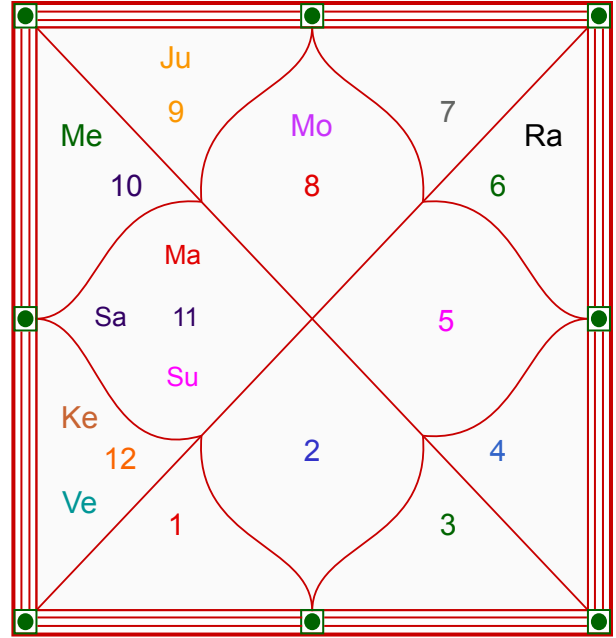

Planetary Degree and Vimsottari Dasa

Vimshottari		Degree	Sign	Pln	Sign	Degree	Vimshottari	
Mars 3Y 11M 10D		19:10:14	Can	Asc	Can	18:40:06	Mercury 0Y 10M 27D	
Jupiter		09:32:23	Sag	Sun	Aqu	01:16:27	Venus	
05/12/2017		29:09:07	Cap	Mon	Sco	29:17:14	12/01/2004	
05/12/2033		25:24:28	Sag	Mar	Aqu	05:24:45	12/01/2024	
Jupiter	23/01/2020	26:50:21	Sag	Mer	Cap	05:30:24	Venus	13/05/2007
Saturn	05/08/2022	04:13:33	Sag	Jup	Sag	15:09:02	Sun	13/05/2008
Mercur	10/11/2024	10:57:46	Cap	Ven	Pis	12:33:47	Moon	11/01/2010
Ketu	17/10/2025	25:11:35	Aqu	Sat	Aqu	29:46:01	Mars	14/03/2011
Venus	17/06/2028	29:51:42	Vir	Rah	R Vir	24:51:26	Rahu	13/03/2014
Sun	05/04/2029	29:51:42	Pis	R Ket	R Pis	24:51:26	Jupiter	11/11/2016
Moon	05/08/2030	05:11:38	Cap	Ura	Cap	08:07:13	Saturn	12/01/2020
Mars	12/07/2031	00:38:36	Cap	Nep	Cap	02:31:18	Mercur	12/11/2022
Rahu	05/12/2033	07:55:44	Sco	Plu	Sco	09:11:20	Ketu	12/01/2024

R-Retrograde S-Stationary
C- Combust D-Deep Combust
Rahu : True

23:48:10 Lahiri Ayanamsa 23:48:18

Akash

Sneha

Moon Chart

Moon Chart

Navamsa Chart

Navamsa Chart

vedmuni

www.vedmuni.com

Ashtakoot Guna Chart

Koot	Male	Female	Max	Mark	Dosha	Area
Varan	Vaishya	Vipra	1	0.00	--	Deeds
Vashya	Jalchar	Keetak	2	1.00	--	Nature
Tara	Saadhak	Pratyari	3	1.50	--	Destiny
Yoni	Simha	Mrig	4	1.00	--	Sex Life
Maitri	Saturn	Mars	5	0.50	--	Relationship
Gana	Rakshas	Rakshas	6	6.00	--	Sociality
Bhakut	Capricorn	Scorpio	7	7.00	--	Life Style
Nadi	Madhya	Adya	8	8.00	--	Kids/Health
Total:			36	25.00		