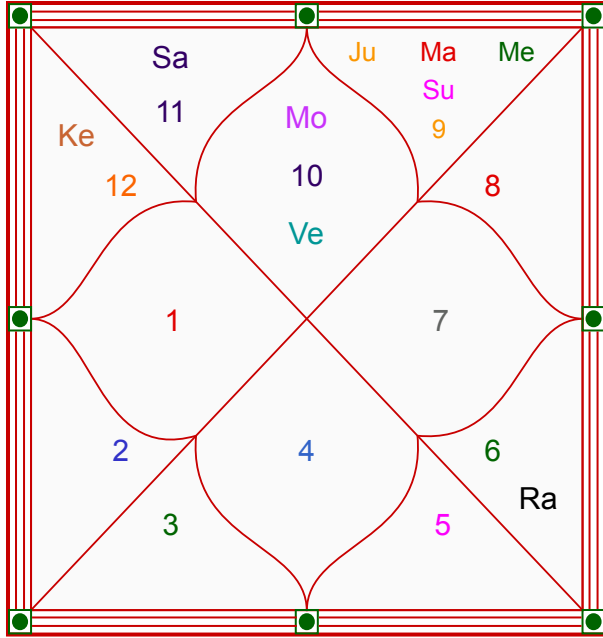

Planetary Degree and Vimsottari Dasa

Vimshottari		Degree	Sign	Pln	Sign	Degree	Vimshottari	
Mars 3Y 11M 10D		19:10:14	Can	Asc	Can	18:40:06	Mercury 0Y 10M 27D	
Jupiter		09:32:23	Sag	Sun	Aqu	01:16:27	Venus	
05/12/2017		29:09:07	Cap	Mon	Sco	29:17:14	12/01/2004	
05/12/2033		25:24:28	Sag	Mar	Aqu	05:24:45	12/01/2024	
Jupiter	23/01/2020	26:50:21	Sag	Mer	Cap	05:30:24	Venus	13/05/2007
Saturn	05/08/2022	04:13:33	Sag	Jup	Sag	15:09:02	Sun	13/05/2008
Mercur	10/11/2024	10:57:46	Cap	Ven	Pis	12:33:47	Moon	11/01/2010
Ketu	17/10/2025	25:11:35	Aqu	Sat	Aqu	29:46:01	Mars	14/03/2011
Venus	17/06/2028	29:51:42	Vir	Rah	R Vir	24:51:26	Rahu	13/03/2014
Sun	05/04/2029	29:51:42	Pis	R Ket	R Pis	24:51:26	Jupiter	11/11/2016
Moon	05/08/2030	05:11:38	Cap	Ura	Cap	08:07:13	Saturn	12/01/2020
Mars	12/07/2031	00:38:36	Cap	Nep	Cap	02:31:18	Mercur	12/11/2022
Rahu	05/12/2033	07:55:44	Sco	Plu	Sco	09:11:20	Ketu	12/01/2024

R-Retrograde S-Stationary
C- Combust D-Deep Combust
Rahu : True

23:48:10 Lahiri Ayanamsa 23:48:18

Akash

Sneha

Moon Chart

Moon Chart

Navamsa Chart

Navamsa Chart

vedmuni

www.vedmuni.com

Ashtakoot Guna Chart

Koot	Male	Female	Max	Mark	Dosha	Area
Varan	Vaishya	Vipra	1	0.00	--	Deeds
Vashya	Jalchar	Keetak	2	1.00	--	Nature
Tara	Saadhak	Pratyari	3	1.50	--	Destiny
Yoni	Simha	Mrig	4	1.00	--	Sex Life
Maitri	Saturn	Mars	5	0.50	--	Relationship
Gana	Rakshas	Rakshas	6	6.00	--	Sociality
Bhakut	Capricorn	Scorpio	7	7.00	--	Life Style
Nadi	Madhya	Adya	8	8.00	--	Kids/Health
Total:			36	25.00		

Akash is not Manglik since Mars is positioned in the Sixth house from Lagna.

Sneha is Manglik since Mars is positioned in the Eighth house from Lagna.

अजे लग्ने व्यये चापे पाताले वृश्चिके स्थिते ।
वृषे जाये घटे रन्ध्रे भौम दोषो न विद्यते ॥