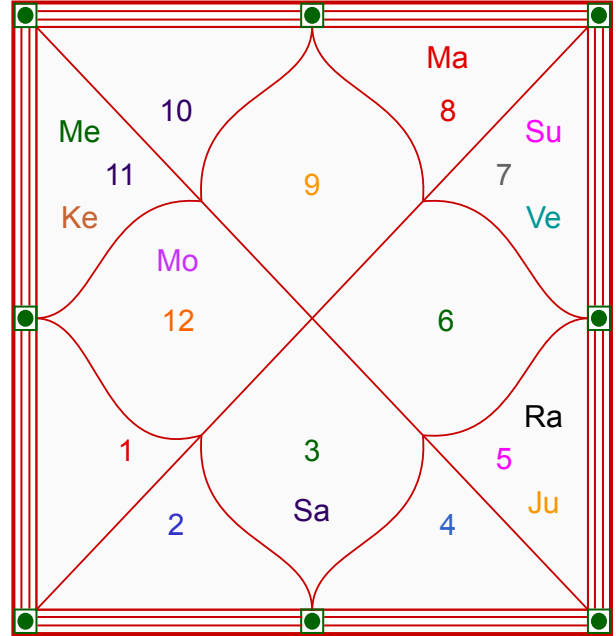

Planetary Degree and Vimsottari Dasa

Vimshottari		Degree	Sign	Pln	Sign	Degree	Vimshottari	
Mars 3Y 11M 10D		19:10:14	Can	Asc	Can	18:40:06	Mercury 0Y 10M 27D	
Jupiter		09:32:23	Sag	Sun	Aqu	01:16:27	Venus	
05/12/2017		29:09:07	Cap	Mon	Sco	29:17:14	12/01/2004	
05/12/2033		25:24:28	Sag	Mar	Aqu	05:24:45	12/01/2024	
Jupiter	23/01/2020	26:50:21	Sag	Mer	Cap	05:30:24	Venus	13/05/2007
Saturn	05/08/2022	04:13:33	Sag	Jup	Sag	15:09:02	Sun	13/05/2008
Mercur	10/11/2024	10:57:46	Cap	Ven	Pis	12:33:47	Moon	11/01/2010
Ketu	17/10/2025	25:11:35	Aqu	Sat	Aqu	29:46:01	Mars	14/03/2011
Venus	17/06/2028	29:51:42	Vir	Rah	R Vir	24:51:26	Rahu	13/03/2014
Sun	05/04/2029	29:51:42	Pis	R Ket	R Pis	24:51:26	Jupiter	11/11/2016
Moon	05/08/2030	05:11:38	Cap	Ura	Cap	08:07:13	Saturn	12/01/2020
Mars	12/07/2031	00:38:36	Cap	Nep	Cap	02:31:18	Mercur	12/11/2022
Rahu	05/12/2033	07:55:44	Sco	Plu	Sco	09:11:20	Ketu	12/01/2024

R-Retrograde S-Stationary
C- Combust D-Deep Combust
Rahu : True

23:48:10 Lahiri Ayanamsa 23:48:18

Akash

Sneha

Moon Chart

Moon Chart

Navamsa Chart

Navamsa Chart

vedmuni

www.vedmuni.com

Ashtakoot Guna Chart

Koot	Male	Female	Max	Mark	Dosha	Area
Varan	Vaishya	Vipra	1	0.00	--	Deeds
Vashya	Jalchar	Keetak	2	1.00	--	Nature
Tara	Saadhak	Pratyari	3	1.50	--	Destiny
Yoni	Simha	Mrig	4	1.00	--	Sex Life
Maitri	Saturn	Mars	5	0.50	--	Relationship
Gana	Rakshas	Rakshas	6	6.00	--	Sociality
Bhakut	Capricorn	Scorpio	7	7.00	--	Life Style
Nadi	Madhya	Adya	8	8.00	--	Kids/Health
Total:			36	25.00		