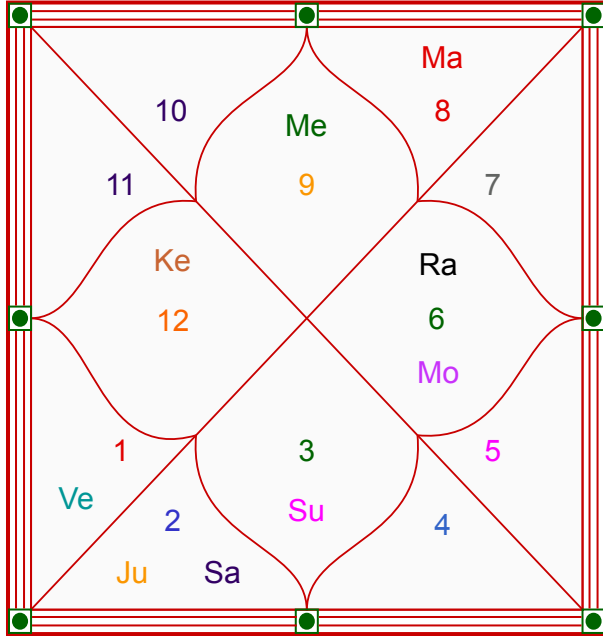

Planetary Degree and Vimsottari Dasa

Vimshottari		Degree	Sign	Pln	Sign	Degree	Vimshottari	
Mars 3Y 11M 10D		19:10:14	Can	Asc	Can	18:40:06	Mercury 0Y 10M 27D	
Jupiter		09:32:23	Sag	Sun	Aqu	01:16:27	Venus	
05/12/2017		29:09:07	Cap	Mon	Sco	29:17:14	12/01/2004	
05/12/2033		25:24:28	Sag	Mar	Aqu	05:24:45	12/01/2024	
Jupiter	23/01/2020	26:50:21	Sag	Mer	Cap	05:30:24	Venus	13/05/2007
Saturn	05/08/2022	04:13:33	Sag	Jup	Sag	15:09:02	Sun	13/05/2008
Mercur	10/11/2024	10:57:46	Cap	Ven	Pis	12:33:47	Moon	11/01/2010
Ketu	17/10/2025	25:11:35	Aqu	Sat	Aqu	29:46:01	Mars	14/03/2011
Venus	17/06/2028	29:51:42	Vir	Rah	R Vir	24:51:26	Rahu	13/03/2014
Sun	05/04/2029	29:51:42	Pis	R Ket	R Pis	24:51:26	Jupiter	11/11/2016
Moon	05/08/2030	05:11:38	Cap	Ura	Cap	08:07:13	Saturn	12/01/2020
Mars	12/07/2031	00:38:36	Cap	Nep	Cap	02:31:18	Mercur	12/11/2022
Rahu	05/12/2033	07:55:44	Sco	Plu	Sco	09:11:20	Ketu	12/01/2024

R-Retrograde S-Stationary
C- Combust D-Deep Combust
Rahu : True

23:48:10 Lahiri Ayanamsa 23:48:18

Akash

Sneha

Moon Chart

Moon Chart

Navamsa Chart

Navamsa Chart

vedmuni

www.vedmuni.com

Ashtakoot Guna Chart

Koot	Male	Female	Max	Mark	Dosha	Area
Varan	Vaishya	Vipra	1	0.00	--	Deeds
Vashya	Jalchar	Keetak	2	1.00	--	Nature
Tara	Saadhak	Pratyari	3	1.50	--	Destiny
Yoni	Simha	Mrig	4	1.00	--	Sex Life
Maitri	Saturn	Mars	5	0.50	--	Relationship
Gana	Rakshas	Rakshas	6	6.00	--	Sociality
Bhakut	Capricorn	Scorpio	7	7.00	--	Life Style
Nadi	Madhya	Adya	8	8.00	--	Kids/Health
Total:			36	25.00		

Akash is not Manglik since Mars is positioned in the Sixth house from Lagna.

Sneha is Manglik since Mars is positioned in the Eighth house from Lagna.

अजे लग्ने व्यये चापे पाताले वृश्चिके स्थिते ।
वृषे जाये घटे रन्ध्रे भौम दोषो न विद्यते ॥