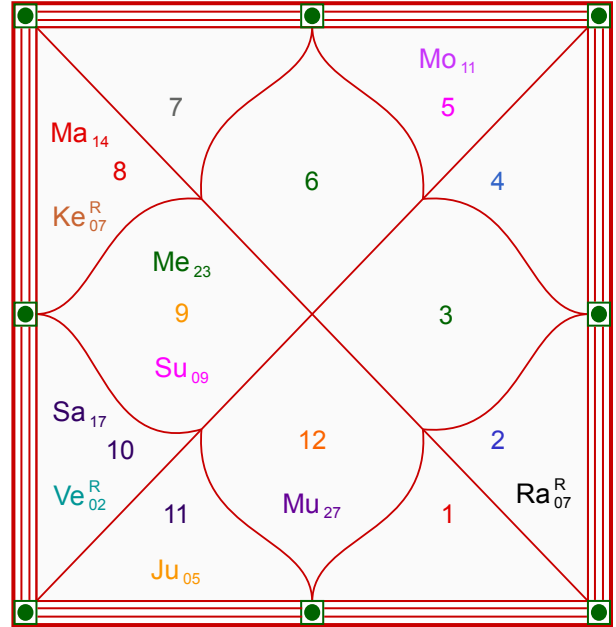

Varsh Lagna Chart

vedmuni

www.vedmuni.com