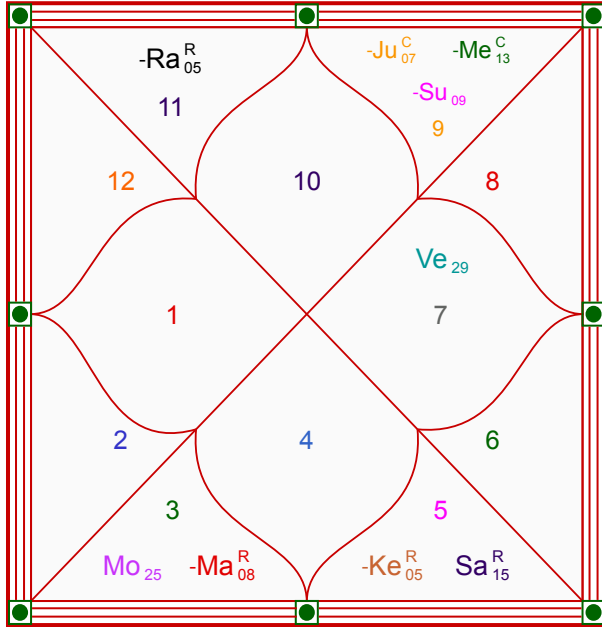

Sample(Year 2021-2022)

Natal

Progressed

Nak	Pad	Degree	Sign	R	C	Planet	R	C	Sign	Degree	Pad	Nak
Dhanish	2	27:23:15	Cap			Asc			Vir	11:46:55	1	Hasta
Moola	3	09:01:32	Sag			Sun			Sag	09:01:32	3	Moola
Punrvsu	2	24:38:38	Gem			Mon			Leo	11:26:18	4	Magha
Ardra	1	08:29:52	Gem	R		Mar			Sco	13:50:02	4	Anuradha
Moola	4	13:19:50	Sag		C	Mer			Sag	23:11:03	3	P Sadha
Moola	3	07:29:10	Sag		C	Jup			Aqu	05:01:14	4	Dhanish
Visakha	3	29:19:48	Lib			Ven	R		Cap	01:44:10	2	U Sadha
P Phal	1	14:34:04	Leo	R		Sat			Cap	16:58:57	3	Sravna
Dhanish	4	05:12:37	Aqu	R		Rah	R		Tau	07:03:45	4	Krittika
Magha	2	05:12:37	Leo	R		Ket	R		Sco	07:03:45	2	Anuradha
P Bhad	1	21:12:14	Aqu			Mu			Pis	27:23:15	4	Revati

R-Retrograde S-Stationary
C- Combust D-Deep Combust
Rahu : True

Lahiri Ayanamsa : 24:09:36

Lagna-Chalit